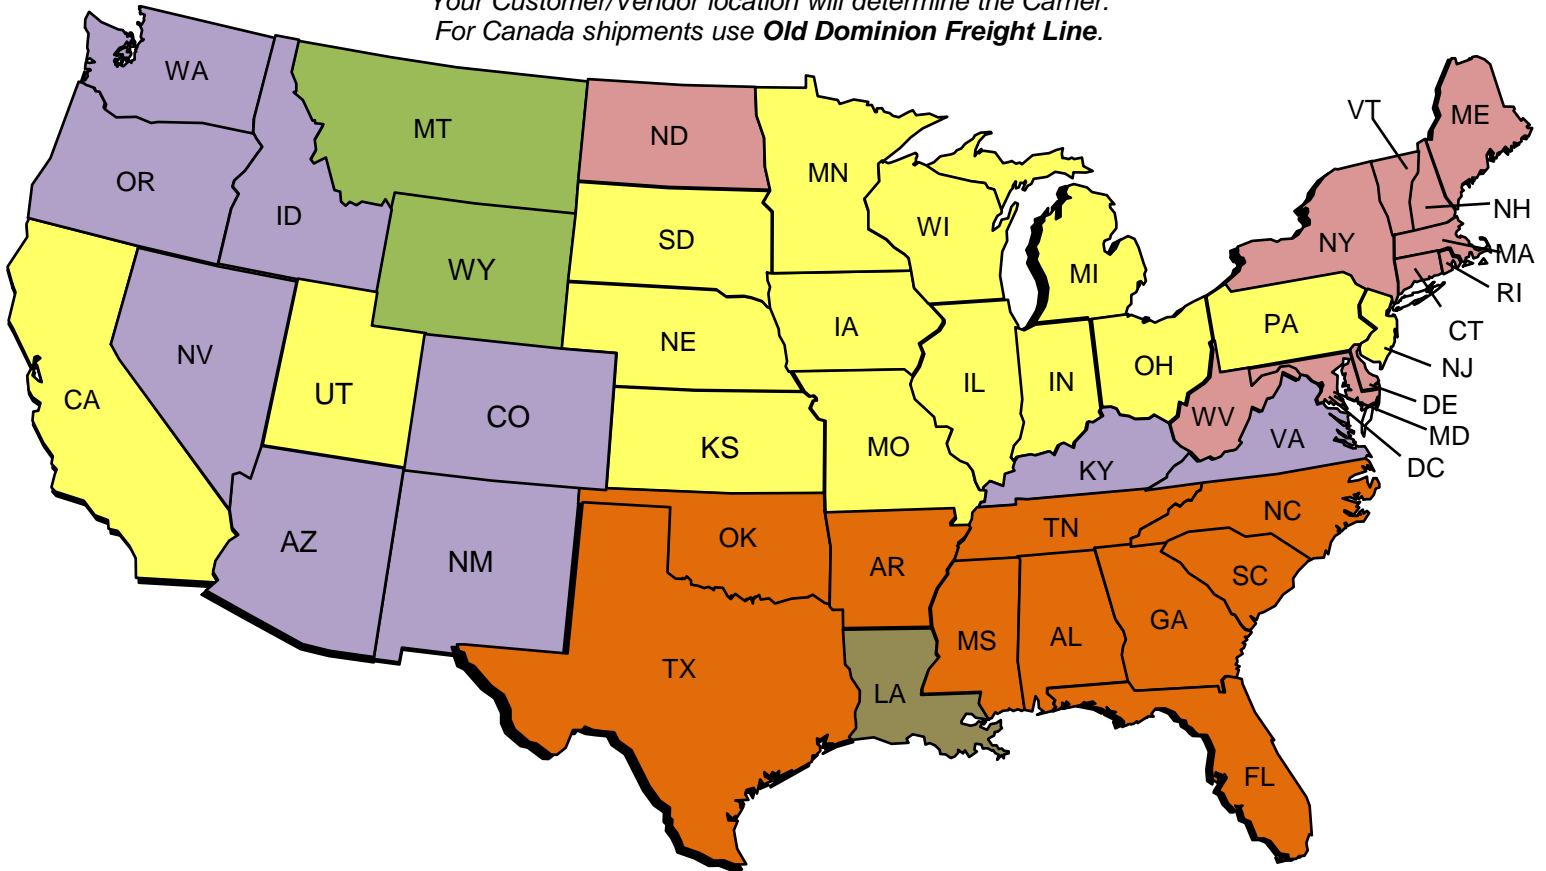

PELLERIN MILNOR

Inbound Routing Guide

KENNER LA; SAINT ROSE LA,

Information regarding rates/routing: 1-828-485-5000

Mode	Weight	Carrier	Carrier SCAC	Local Number
LTL	151-15,000 lbs & 1-700 cu ft & 1-11 linear ft	AAA Cooper Old Dominion Freight Line SAIA YRC	AACT ODFL SAIA RDWY	(334) 793-2284 1-800-235-5569 1-800-765-7242 1-800-610-6500
TL	Above 15,000 lbs or shipments greater than 11 linear ft or 700 cu ft	Call 828-485-5100 for TL spot quote and equipment availability		

Your Customer/Vendor location will determine the Carrier.
For Canada shipments use **Old Dominion Freight Line**.

AAA Cooper (Primary)
SAIA (Secondary)

SAIA (Primary)
Old Dominion Freight Line (Secondary)

Old Dominion Freight Line (Primary)
YRC (Secondary)

SAIA (Primary)
YRC (Secondary)

YRC (Primary)
Old Dominion Freight Line (Secondary)

AAA Cooper (Primary)
Old Dominion Freight Line (Secondary)

Shipments 150 lbs. and under should ship UPS collect.